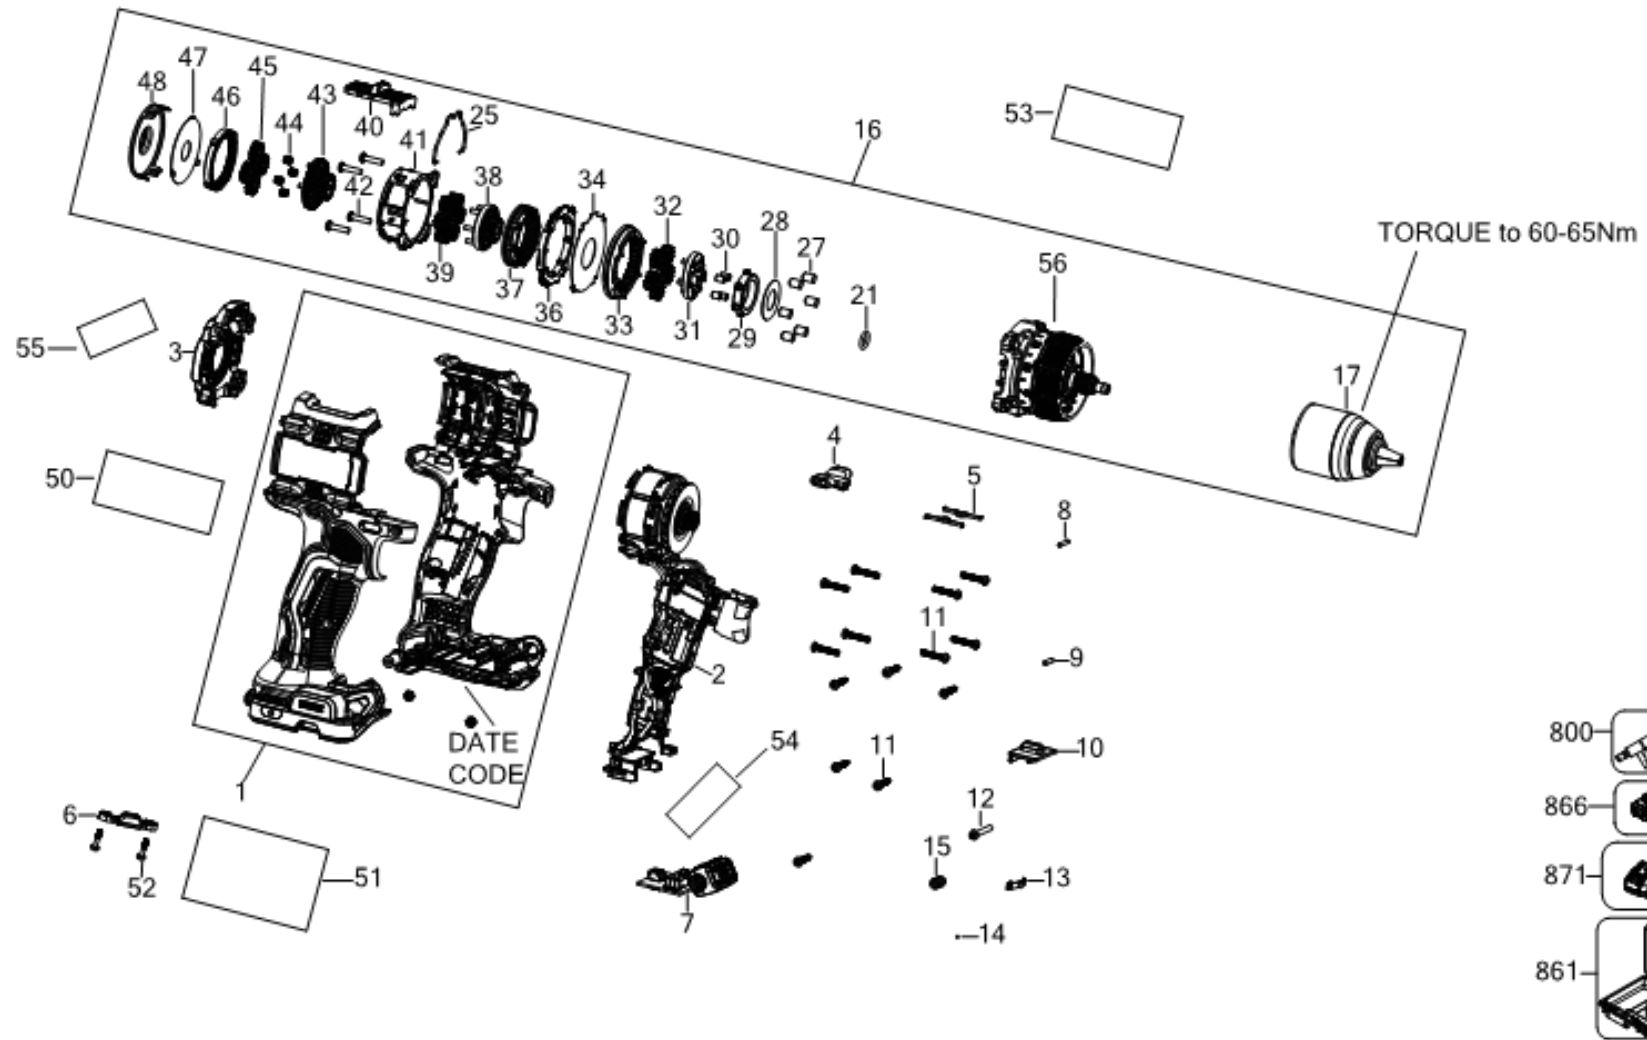

# DCD800E2T DRILL/DRIVER 1

## Parts List DCD800E2T DRILL/DRIVER 1

Item	Part Number	Qty	Part Description	General Description	Other Info	Repair Inst	Markets
1	N862669	1	HOUSING			No	XJ
2	NA034896	1	MOTOR & SWITCH SA			No	XJ
3	N882247	1	CAP			No	XJ
4	N399342	1	ACTUATOR FWD/REV			No	XJ
5	N014681	2	LEAF SPRING			No	XJ
6	N787996	1	INSERT			No	XJ
7	N883994	1	LED LIGHT			No	XJ
8	N917079	1	ROLL PIN			No	XJ
9	N071836	1	ROLL PIN			No	XJ
10	N393603	1	SELECTOR			No	XJ
11	682211-00	14	SCREW			No	XJ
12	330019-62	1	SCREW			No	XJ
13	N392855	1	DETENT			No	XJ
14	N831593	2	SCREW			No	XJ
15	N929081	1	SPRING COMPRESSION			No	XJ
16	NA034897	1	GEARCASE SA			No	XJ
17	N928691	1	CHUCK			No	XJ
21	N548029	1	O RING			No	XJ
25	N855159	1	WIRE			No	XJ
27	NA023433	6	PIN			No	XJ
28	N527659	1	WASHER LOCK			No	XJ
29	NA153473	1	LOCKING RING			No	XJ
30	NA200988	1	LOCK PIN			No	XJ
31	NA034903	1	CARRIER SA			No	XJ
32	N845244	5	GEAR			No	XJ
33	N845243	1	GEAR			No	XJ
34	N875646	1	PLATE			No	XJ
36	N855533	1	RING			No	XJ
37	N845241	1	GEAR			No	XJ
38	NA034901	1	CARRIER SA			No	XJ
39	N845240	6	GEAR			No	XJ
40	N855158	1	LEVER			No	XJ

## Parts List DCD800E2T DRILL/DRIVER 1

Item	Part Number	Qty	Part Description	General Description	Other Info	Repair Inst	Markets
41	N855688	1	HOUSING			No	XJ
42	N075506	4	SCREW			No	XJ
43	NA034898	1	CARRIER SA			No	XJ
44	N692779	4	ROLLER			No	XJ
45	N845237	4	GEAR			No	XJ
46	N845239	1	GEAR			No	XJ
47	N855592	1	PLATE			No	XJ
48	N855591	1	PLATE			No	XJ
50	NA088115	1	RATING PLATE			No	XJ
51	NA088119	1	LABEL			No	XJ
52	N831593	2	SCREW			No	XJ
53	NA088118	1	BRAND LABEL			No	XJ
54	N932677	1	LABEL			No	XJ
55	N932676	1	LABEL			No	XJ
56	NA034906	1	SPINDLE SA			No	XJ
800	N017298	1	GREASE	G-2008 Molykote		No	XJ
861	NA003710	1	KITBOX			No	XJ
866	NA132874	2	BATTERY 18V – 1.6AH – 28.8WH		DCBP034-X	No	XJ
871	N394632	1	CHARGER 10.8V - 18V		J GB	No	XJ
871	N394633	1	CHARGER 10.8V - 18V		QW	No	XJ
871	N400230	1	CHARGER		XE	No	XJ